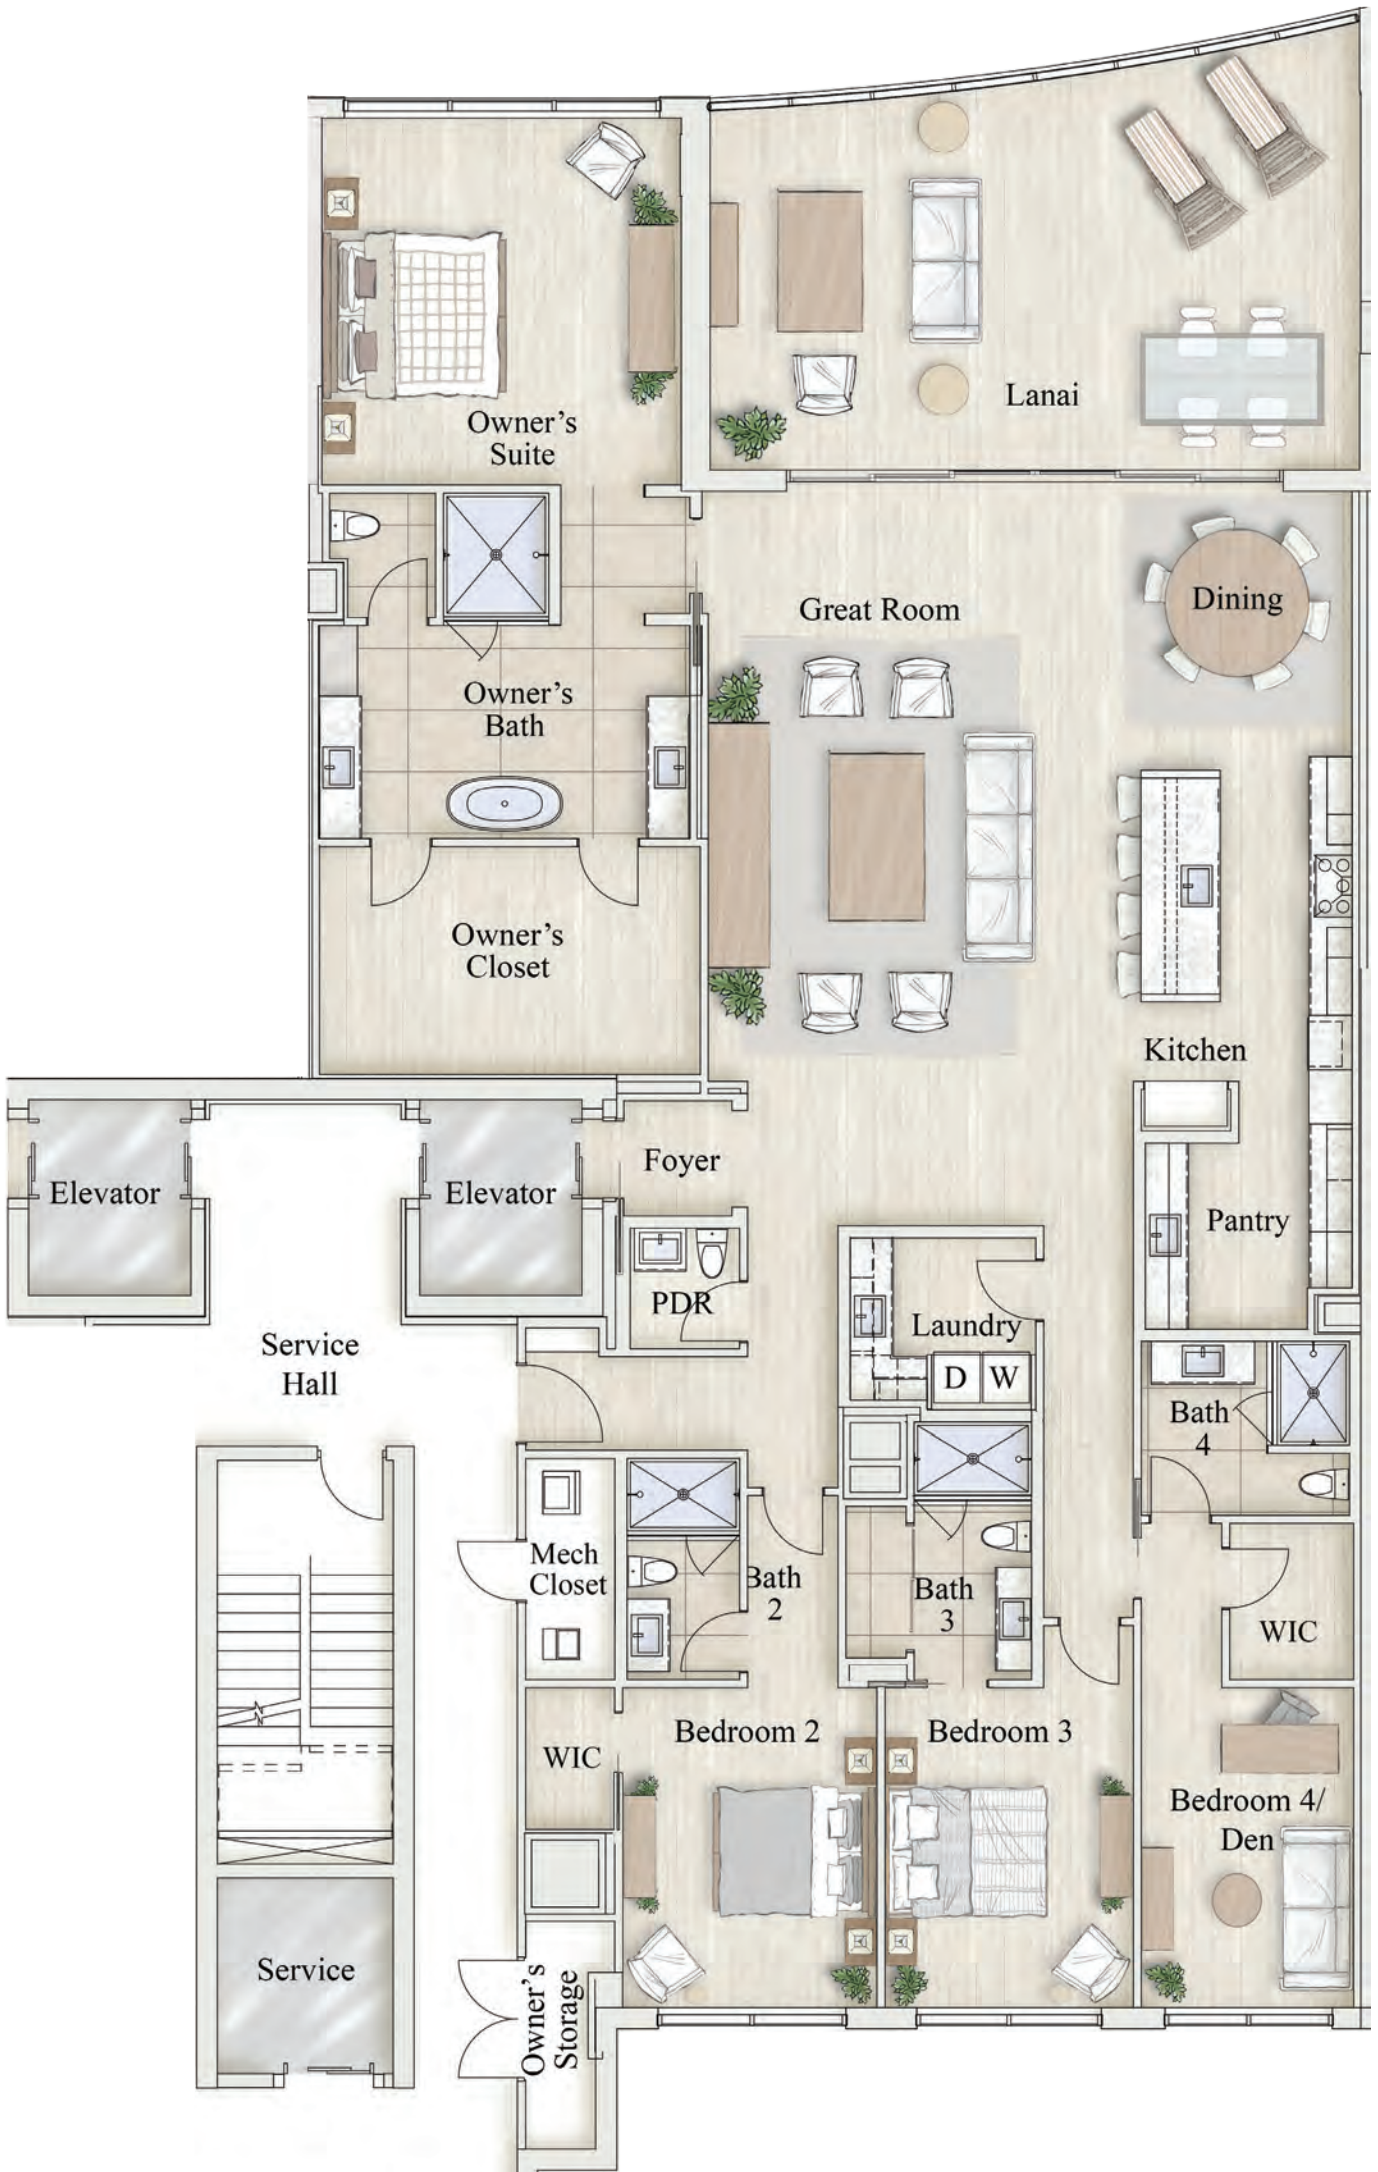

RESIDENCE 01

4 BEDROOM+DEN 4.5 BATH

| | |
|-------------------|---------------|
| Total Living Area | 4,954 Sq. Ft. |
| Lanai | 582 Sq. Ft. |
| A/C Living Area | 4,372 Sq. Ft. |

RESIDENCE 02

4 BEDROOM 4.5 BATH

| | |
|-------------------|---------------|
| Total Living Area | 4,070 Sq. Ft. |
| Lanai | 617 Sq. Ft. |
| A/C Living Area | 3,453 Sq. Ft. |

RESIDENCE 03

4 BEDROOM 4.5 BATH

| | |
|-------------------|---------------|
| Total Living Area | 3,983 Sq. Ft. |
| Lanai | 693 Sq. Ft. |
| A/C Living Area | 3,290 Sq. Ft. |