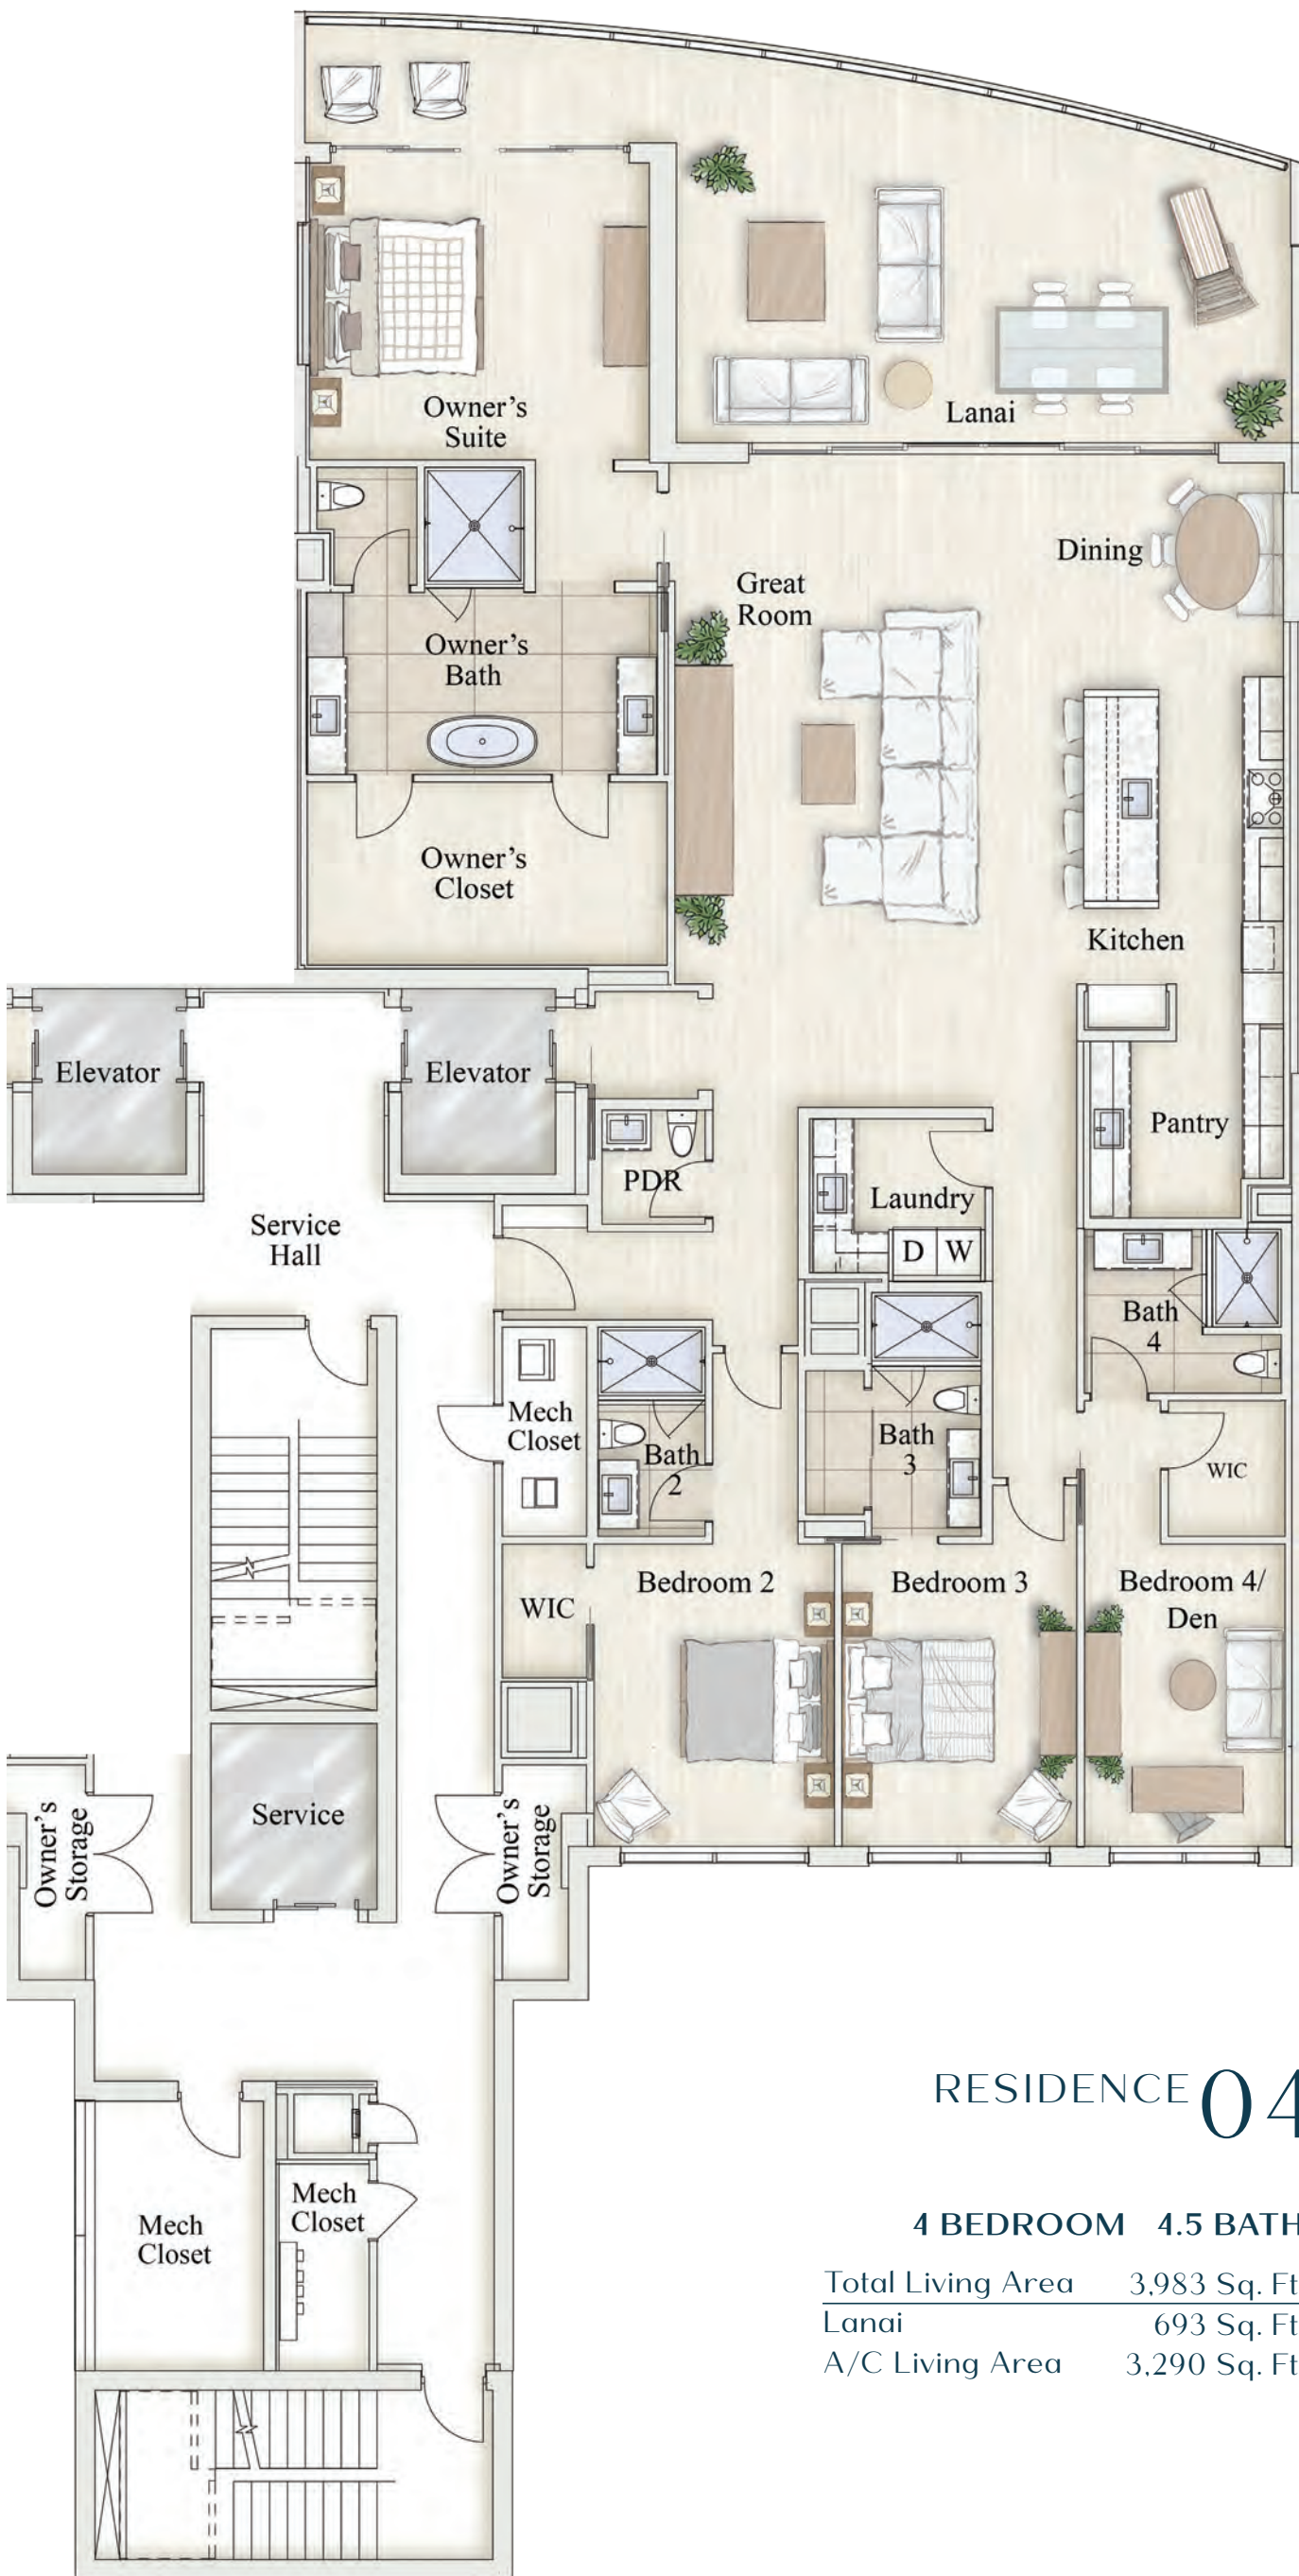

RESIDENCE 01

4 BEDROOM+DEN 4.5 BATH

| | |
|-------------------|---------------|
| Total Living Area | 4,954 Sq. Ft. |
| Lanai | 582 Sq. Ft. |
| A/C Living Area | 4,372 Sq. Ft. |

RESIDENCE 02

4 BEDROOM 4.5 BATH

| | |
|-------------------|---------------|
| Total Living Area | 4,070 Sq. Ft. |
| Lanai | 617 Sq. Ft. |
| A/C Living Area | 3,453 Sq. Ft. |

RESIDENCE 03

4 BEDROOM 4.5 BATH

| | |
|-------------------|---------------|
| Total Living Area | 3,983 Sq. Ft. |
| Lanai | 693 Sq. Ft. |
| A/C Living Area | 3,290 Sq. Ft. |

RESIDENCE 04

4 BEDROOM 4.5 BATH

| | |
|-------------------|---------------|
| Total Living Area | 3,983 Sq. Ft. |
| Lanai | 693 Sq. Ft. |
| A/C Living Area | 3,290 Sq. Ft. |

RESIDENCE 05

4 BEDROOM 4.5 BATH