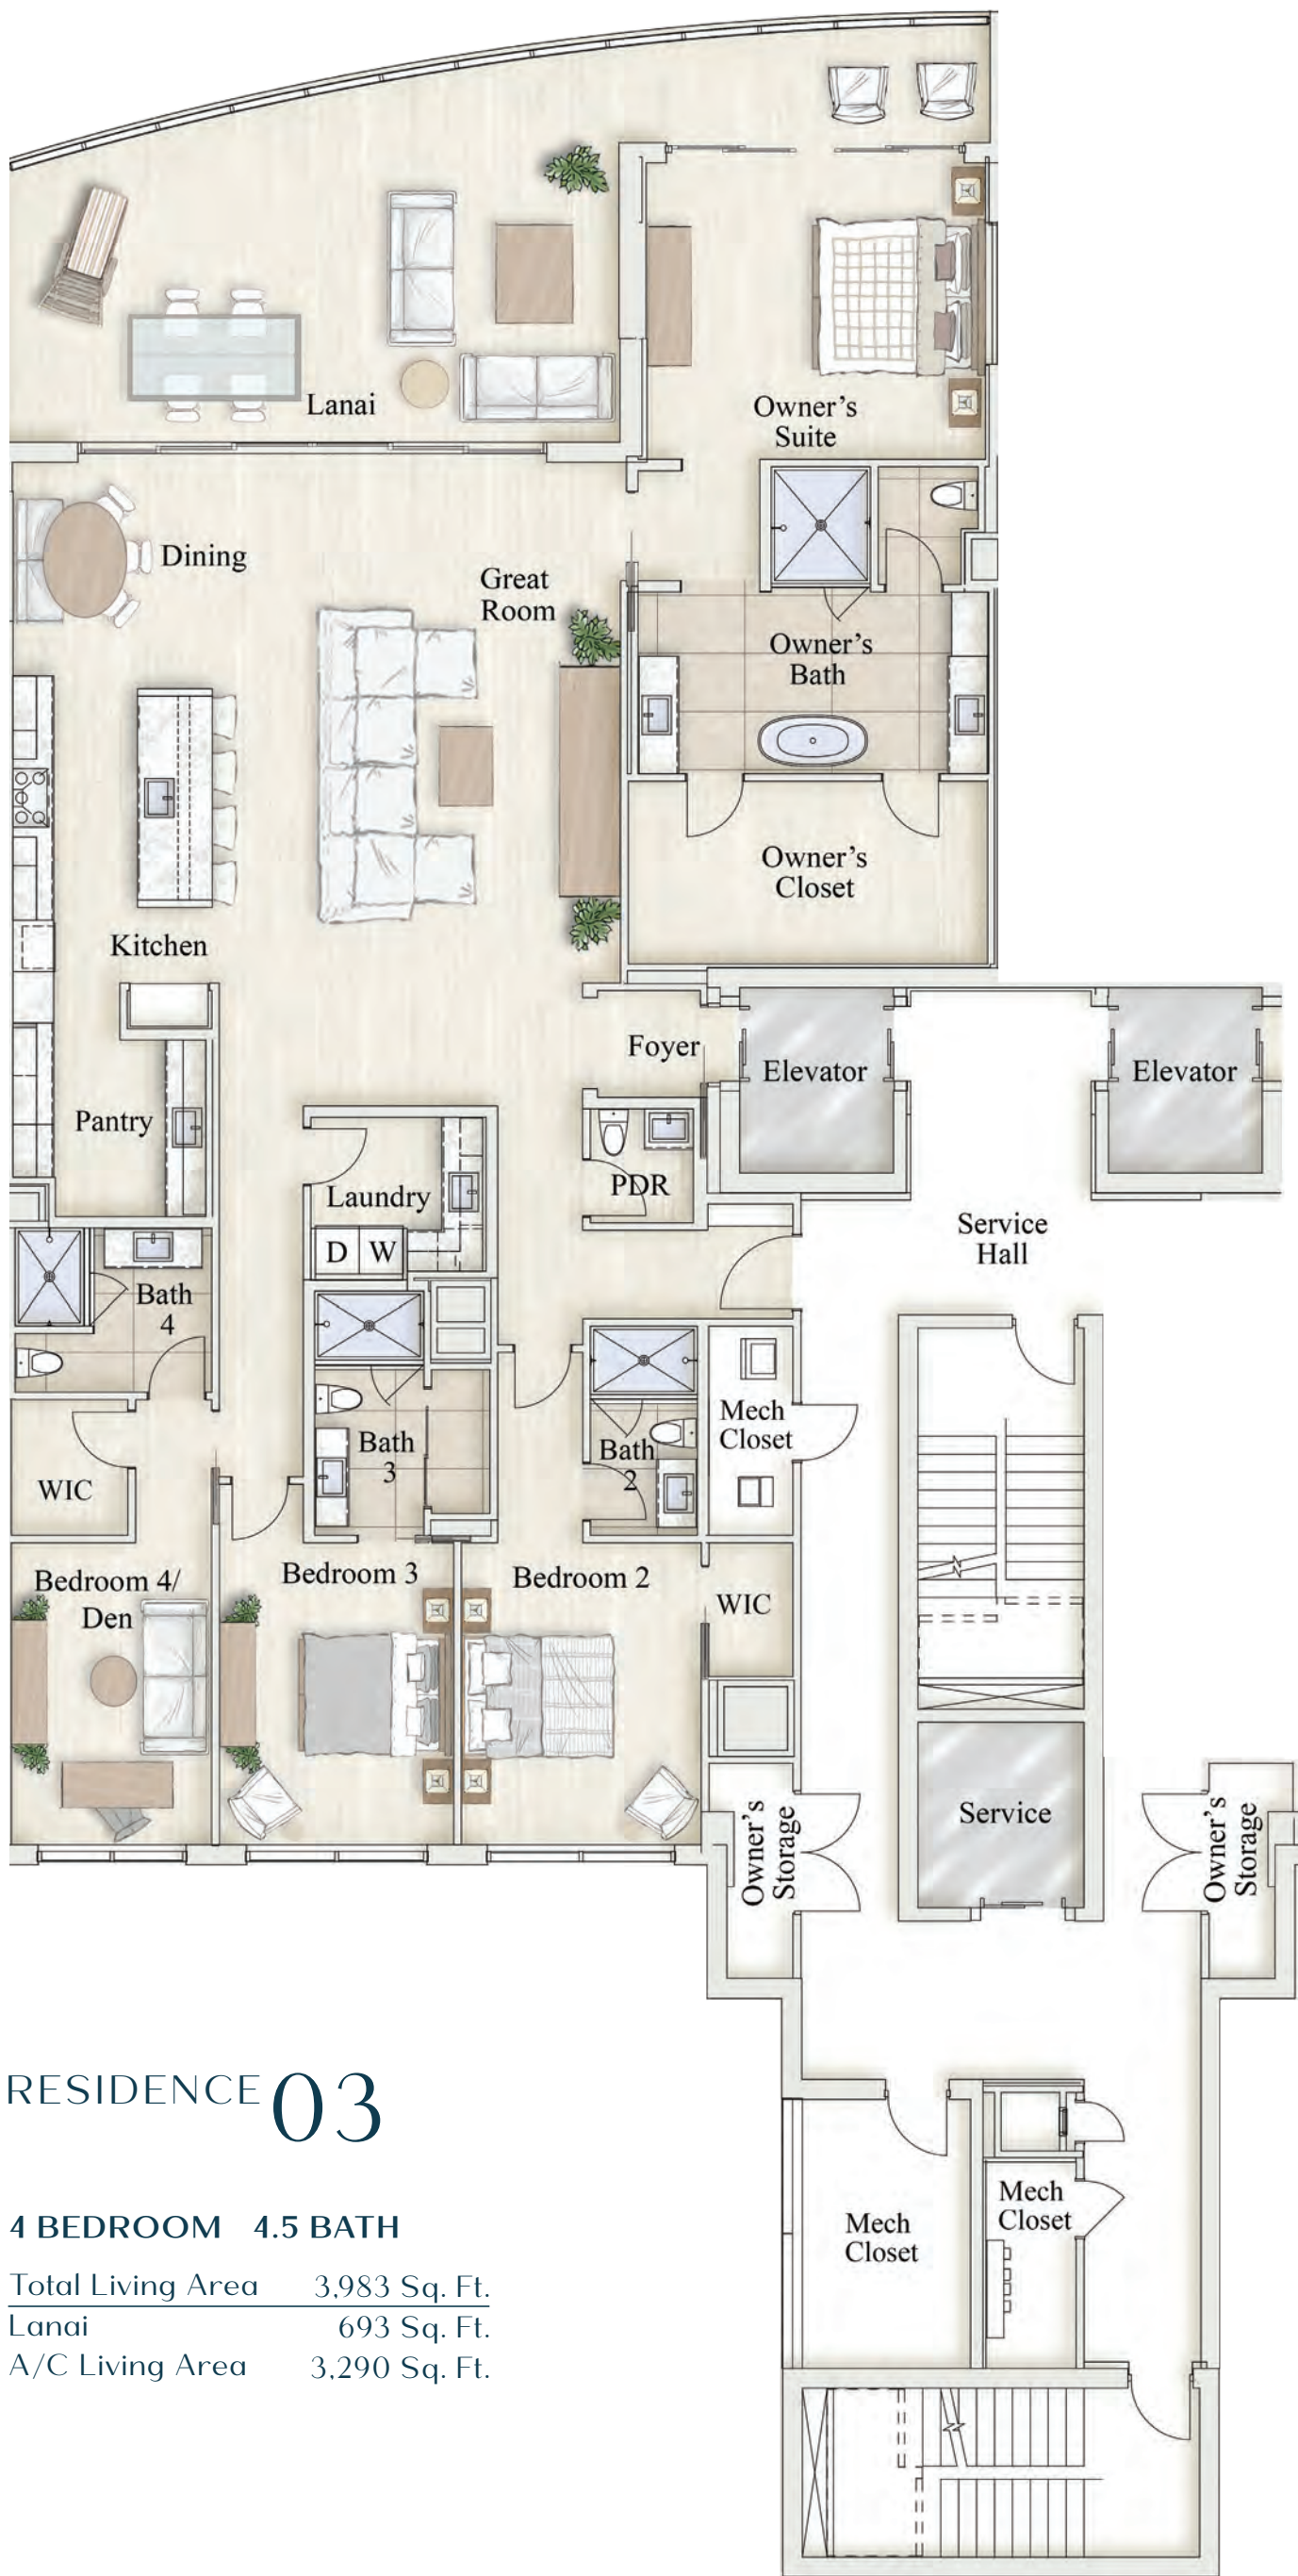

RESIDENCE 01

4 BEDROOM+DEN 4.5 BATH

| | |
|-------------------|---------------|
| Total Living Area | 4,954 Sq. Ft. |
| Lanai | 582 Sq. Ft. |
| A/C Living Area | 4,372 Sq. Ft. |

RESIDENCE 02

4 BEDROOM 4.5 BATH

| | |
|-------------------|---------------|
| Total Living Area | 4,070 Sq. Ft. |
| Lanai | 617 Sq. Ft. |
| A/C Living Area | 3,453 Sq. Ft. |

RESIDENCE 03

4 BEDROOM 4.5 BATH

| | |
|-------------------|---------------|
| Total Living Area | 3,983 Sq. Ft. |
| Lanai | 693 Sq. Ft. |
| A/C Living Area | 3,290 Sq. Ft. |